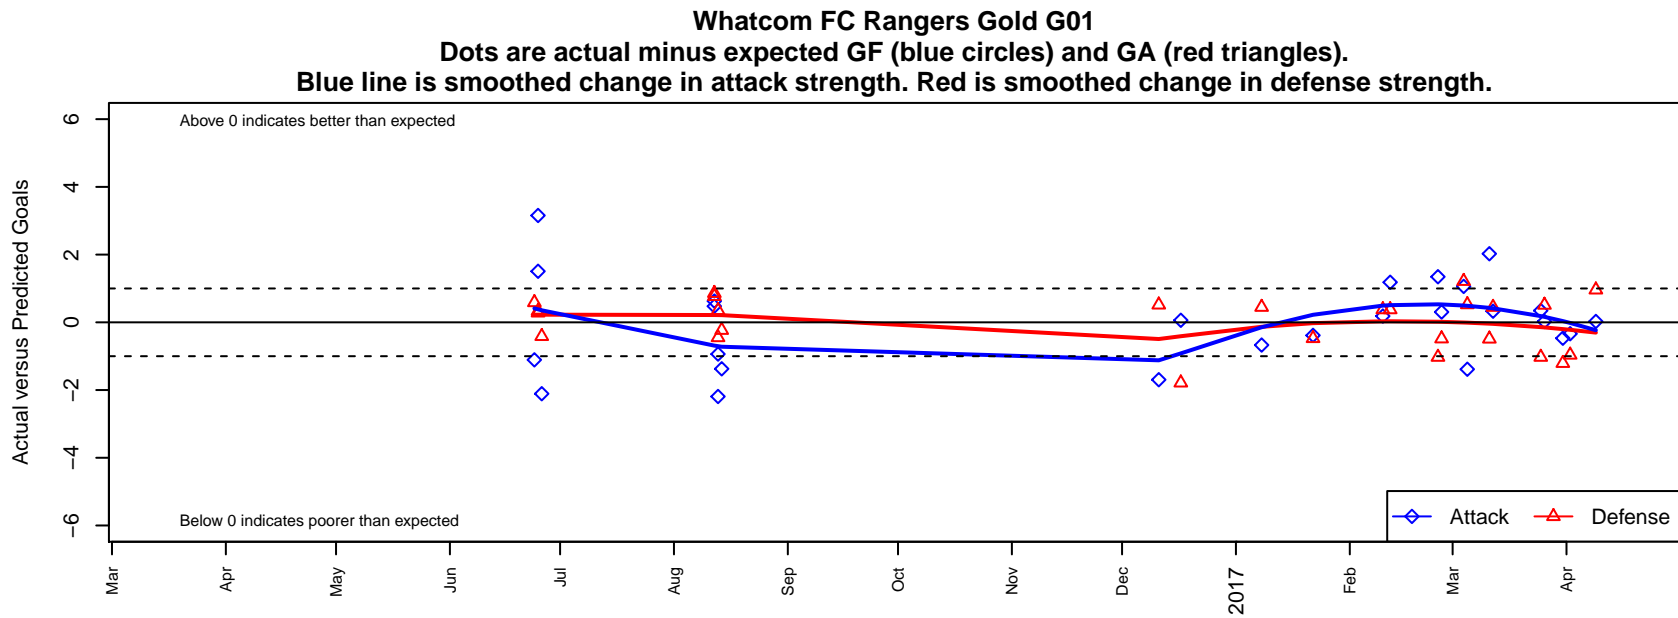

**attack and defense variance (black dot)
relative to other teams
and top 10 in region**

**attack and defense rating
relative to others at age
and all opponents in last 13 months**

**attack and defense rating
relative to others at age
and all opponents in last 13 months**

Whatcom FC Rangers Gold G01

Whatcom FC Rangers
Bellingham, WA
G01 total strength=1815
attack=34.17 defense=33.25
spr league = Win RCL G01 Div 2
notes= Zigulis 2013

alt names used:
WFC Rangers Gold

Venues played:
2016 Baker Blast Premier U16
2016 Pacific Coast Challenge Premier U16
2016 Win RCL G01 Div 2
2016 WYS Championship G01