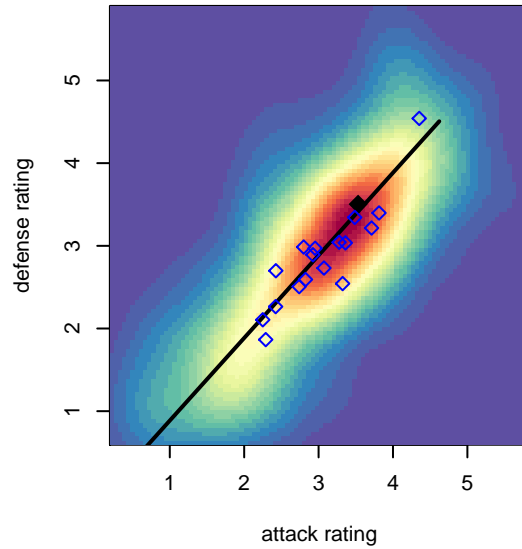

# Whatcom FC Rangers Gold G01

Whatcom FC Rangers  
Bellingham, WA  
G01 total strength=1815  
attack=34.17 defense=33.25  
spr league = Win RCL G01 Div 2  
notes= Zigulis 2013

alt names used:  
WFC Rangers Gold

Venues played:  
2016 Baker Blast Premier U16  
2016 Pacific Coast Challenge Premier U16  
2016 Win RCL G01 Div 2  
2016 WYS Championship G01

**attack and defense variance (black dot)  
relative to other teams  
and top 10 in region**

**attack and defense rating  
relative to others at age  
and all opponents in last 13 months**

**attack and defense rating  
relative to others at age  
and all opponents in last 13 months**

**Performance relative to 13 month average**

**Performance relative to 13 month average**

Distribution of opponents  
 Red = Lose zone, Blue = Win zone, Green = Even  
 Black line separates win/lose zones

lot. A=Neither has attack advantage, B=Opponent has both attack and defense advantage, C=Opponent has both attack and defense disadvantage, D=Both have