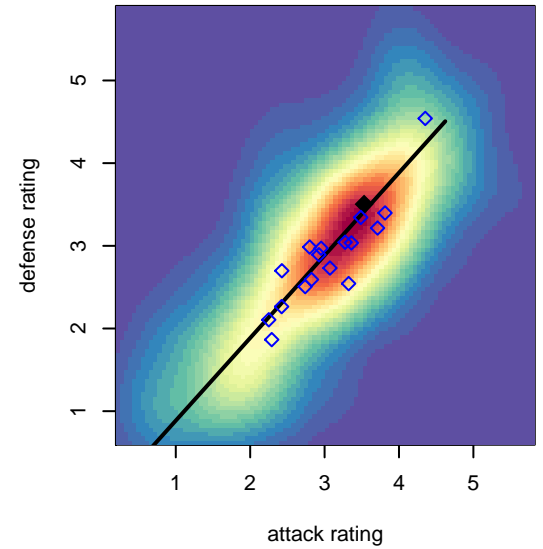

# Whatcom FC Rangers Gold G01

Whatcom FC Rangers  
Bellingham, WA  
G01 total strength=1815  
attack=34.17 defense=33.25  
spr league = Win RCL G01 Div 2  
notes= Zigulis 2013

alt names used:  
WFC Rangers Gold

Venues played:  
2016 Baker Blast Premier U16  
2016 Pacific Coast Challenge Premier U16  
2016 Win RCL G01 Div 2  
2016 WYS Championship G01

**attack and defense variance (black dot)  
relative to other teams  
and top 10 in region**

**attack and defense rating  
relative to others at age  
and all opponents in last 13 months**

**attack and defense rating  
relative to others at age  
and all opponents in last 13 months**

**Performance relative to 13 month average**

**Performance relative to 13 month average**

Distribution of opponents  
 Red = Lose zone, Blue = Win zone, Green = Even  
 Black line separates win/lose zones

lot. A=Neither has attack advantage, B=Opponent has both attack and defense advantage, C=Opponent has both attack and defense disadvantage, D=Both have