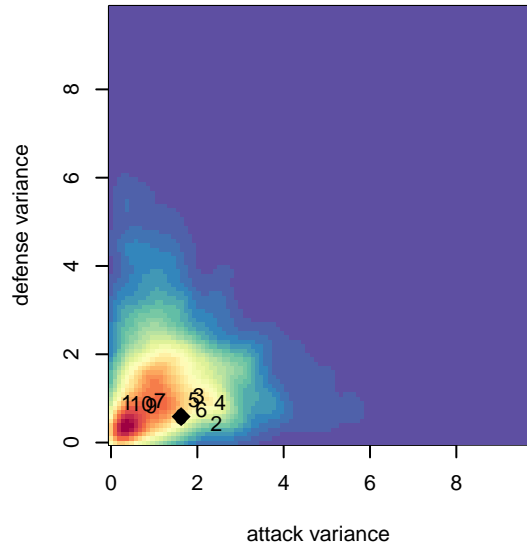

# Whatcom FC Rangers Gold G01

Whatcom FC Rangers  
Bellingham, WA  
G01 total strength=1815  
attack=34.17 defense=33.25  
spr league = Win RCL G01 Div 2  
notes= Zigulis 2013

alt names used:  
WFC Rangers Gold

Venues played:  
2016 Baker Blast Premier U16  
2016 Pacific Coast Challenge Premier U16  
2016 Win RCL G01 Div 2  
2016 WYS Championship G01

**attack and defense variance (black dot)  
relative to other teams  
and top 10 in region**

**Performance relative to 13 month average**

Distribution of opponents  
 Red = Lose zone, Blue = Win zone, Green = Even  
 Black line separates win/lose zones

lot. A=Neither has attack advantage, B=Opponent has both attack and defense advantage, C=Opponent has both attack and defense disadvantage, D=Both have