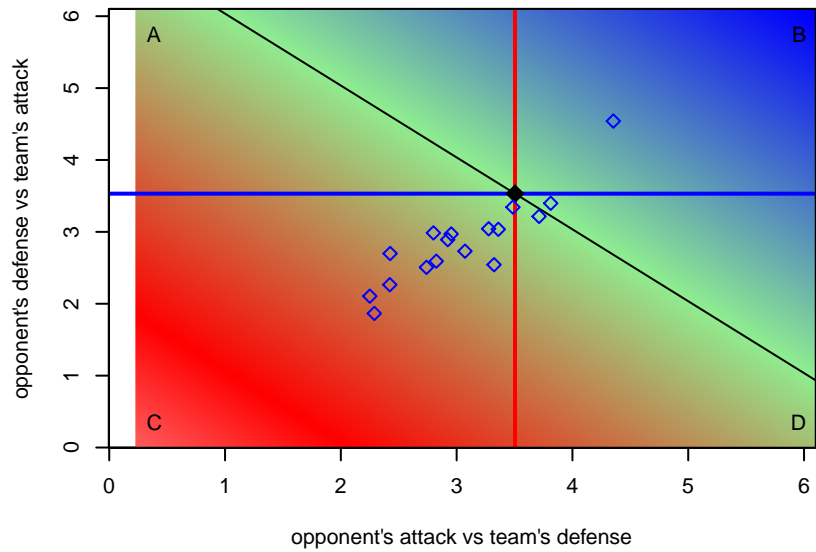

**attack and defense rating  
relative to others at age  
and all opponents in last 13 months**

**attack and defense rating  
relative to others at age  
and all opponents in last 13 months**

**Performance relative to 13 month average**

**Performance relative to 13 month average**

Distribution of opponents  
 Red = Lose zone, Blue = Win zone, Green = Even  
 Black line separates win/lose zones

lot. A=Neither has attack advantage, B=Opponent has both attack and defense advantage, C=Opponent has both attack and defense disadvantage, D=Both have